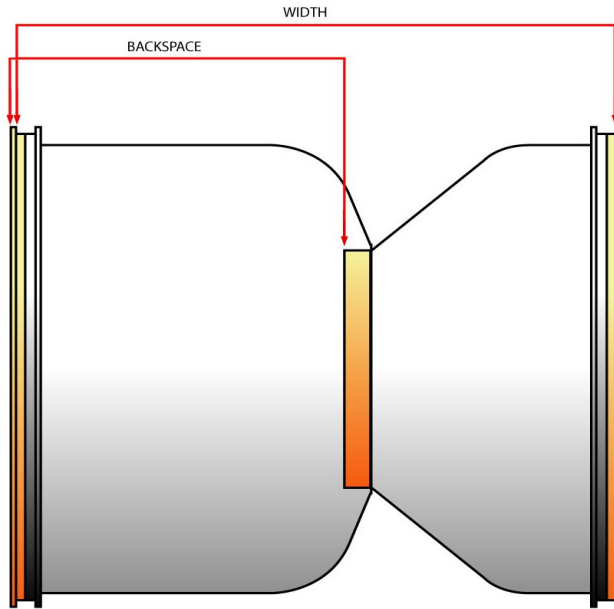

For polished center add a "P" after the 786X

How to Measure
Double Bead-loc Drag Wheel

Measuring your bolt pattern:

15" bead-loc also available!!
Call for part number & pricing

Weld Motorsports
6600 Stadium Drive
Kansas City, MO 64129
800-788-9353